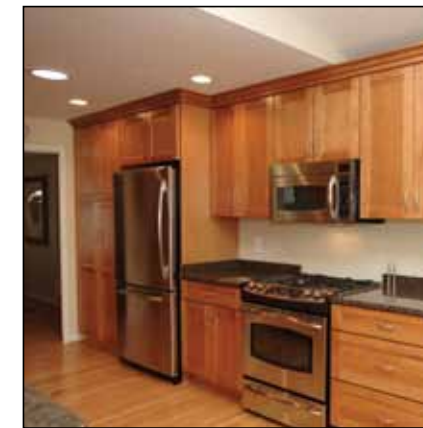

**Call (703) 961-1044
for an appointment to
visit our showroom.**

www.enterprisecontracting.com

Brand New Kitchen \$16,950^{00*}

Our Keystone Select cabinet line is a high quality all wood cabinet brought directly to you from the manufacturer. There is no middle man. We pass on the savings to you.

For \$16,950, let us design you a brand new kitchen. Our price includes removing your existing kitchen cabinets and replacing them with a brand new set of all wood kitchen cabinets. These are very high quality cabinets that use no particle board. You will choose from our selection of 4 different granites with a standard edge. Included in this package is your choice of three different stainless steel sinks and three different designer grade kitchen faucets. Depending on the size of your kitchen and any additional custom features you may request the price could be higher.

(703) 961-1044

www.enterprisecontracting.com

*price includes all discounts.

Choose from 12 different all wood cabinet styles: Includes up to 13 individual kitchen cabinets.

Richmond Spice *Richmond Ivory (Upgrade)* *Danbury Brandy* *Danbury Ginger* *Lancaster Natural* *Lancaster Brandy* *Andover Cinnamon (Upgrade)* *Andover Merlot (Upgrade)* *Huntington Natural (Upgrade)* *Huntington Brandy (Upgrade)*